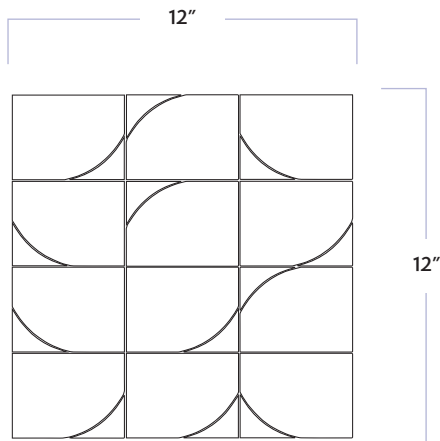

Sterling Row™ Short Skirt

DATE REVISED: SEPTEMBER 2023

WALKER ZANGER™

MATERIAL	Porcelain & Natural Stone
FINISH	Natural
THICKNESS	3/8"
SHEET SIZE	12" x 12"
COVERAGE SQFT/PIECE	1.0013 SqFt
MOUNTING	Mesh

AVAILABLE COLORS